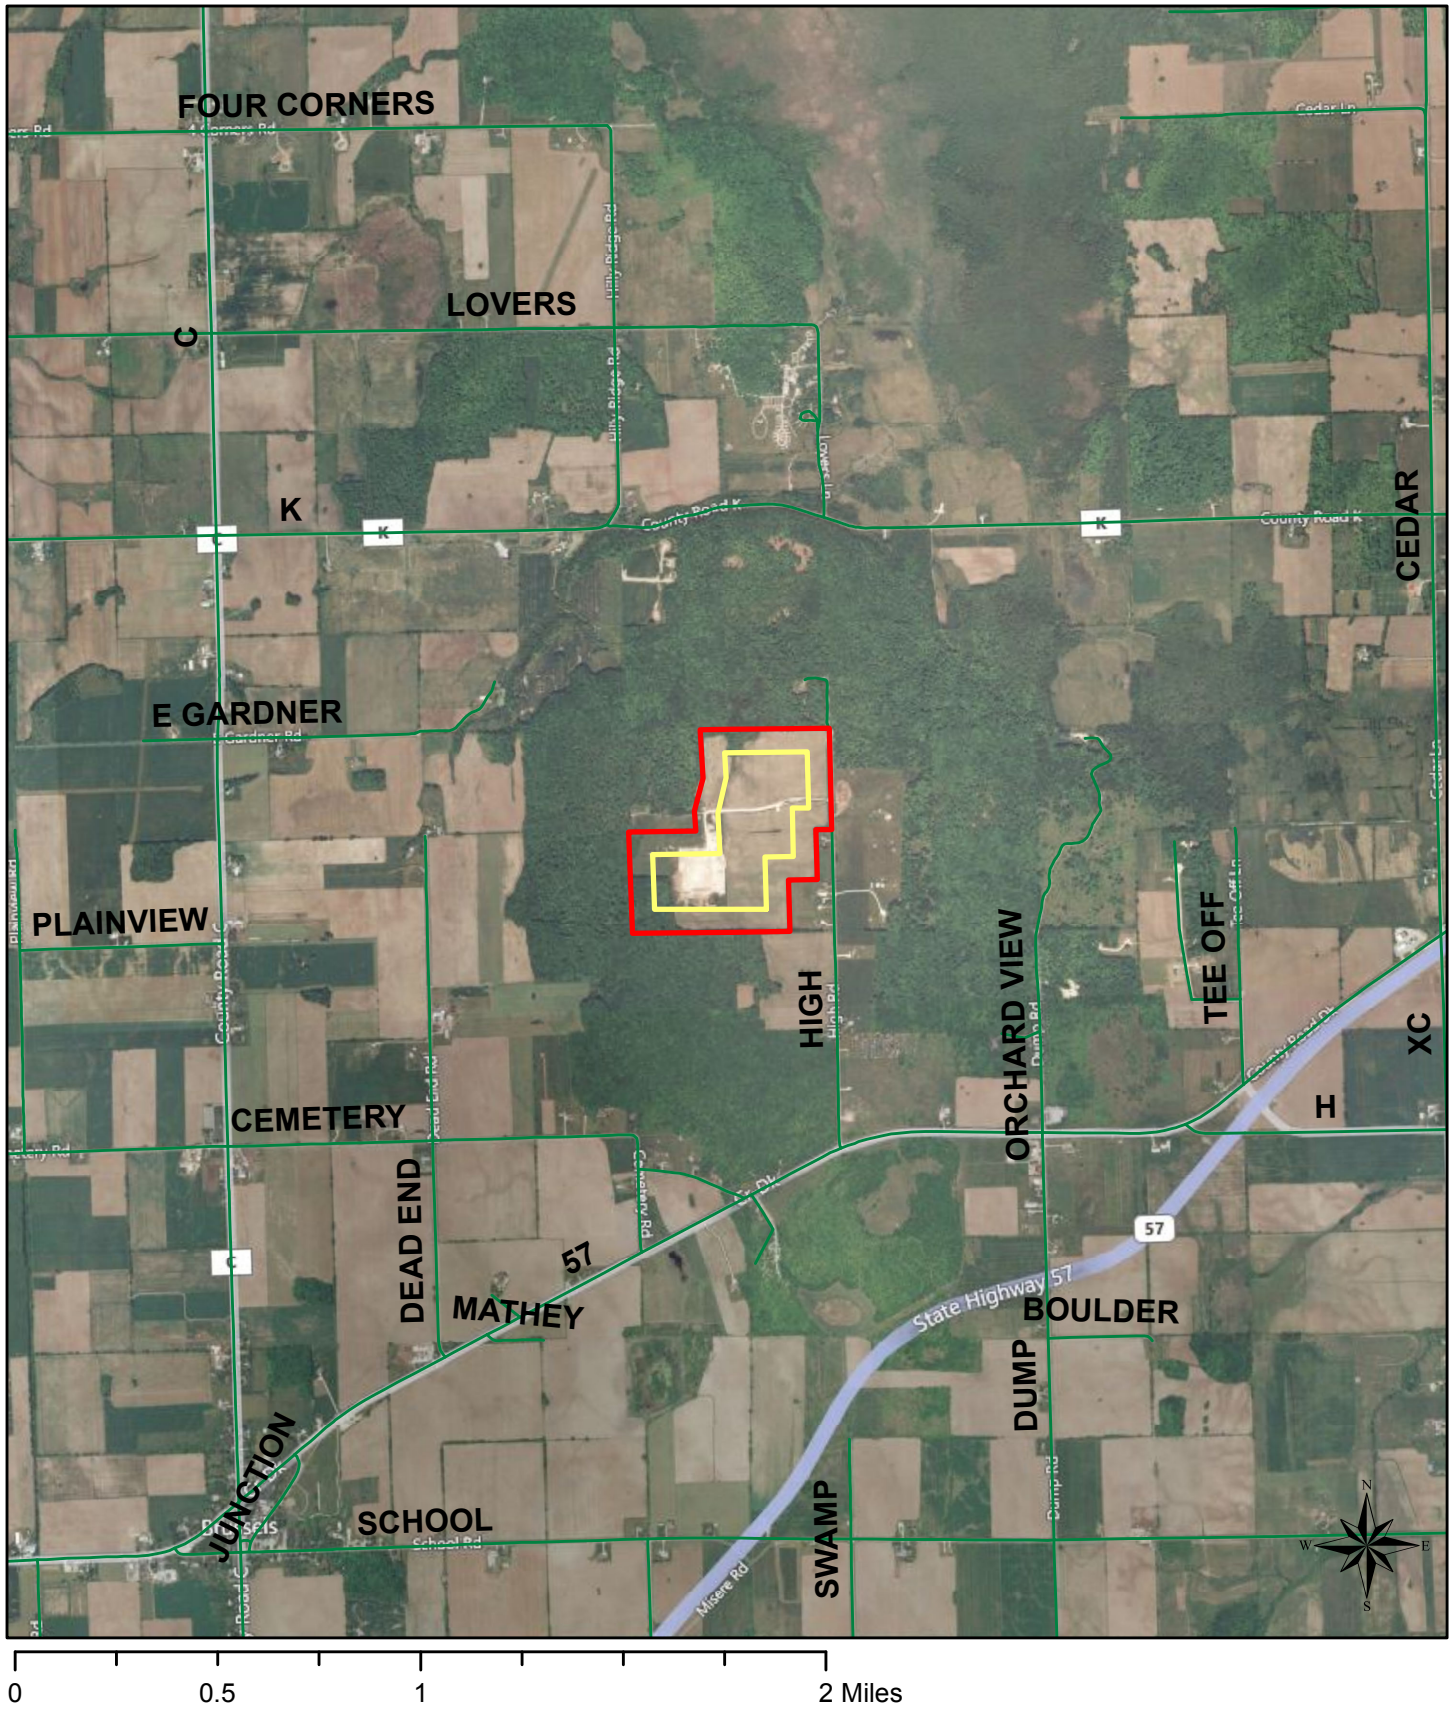

Town of Brussels
Door County, Wisconsin

- Elevation
- 826.872 - 832.288
 - 821.456 - 826.872
 - 816.041 - 821.456
 - 810.625 - 816.041
 - 805.21 - 810.625
 - 799.794 - 805.21
 - 794.379 - 799.794
 - 788.963 - 794.379
 - 783.548 - 788.963
 - 778.132 - 783.548
 - 772.717 - 778.132
 - 767.301 - 772.717
 - 761.885 - 767.301
 - 756.47 - 761.885
 - 751.054 - 756.47
- Edge type
- Soft Edge
 - Hard Edge

SUBJECT SITE (3D Image)
Vertical Exaggeration of 10

Door County Aerial Location Map

MERTENS HIGH ROAD QUARRY

MERTENS HIGH ROAD QUARRY

MERTEN'S HIGH ROAD QUARRY (CONTOUR MAP)

SOILS MAP