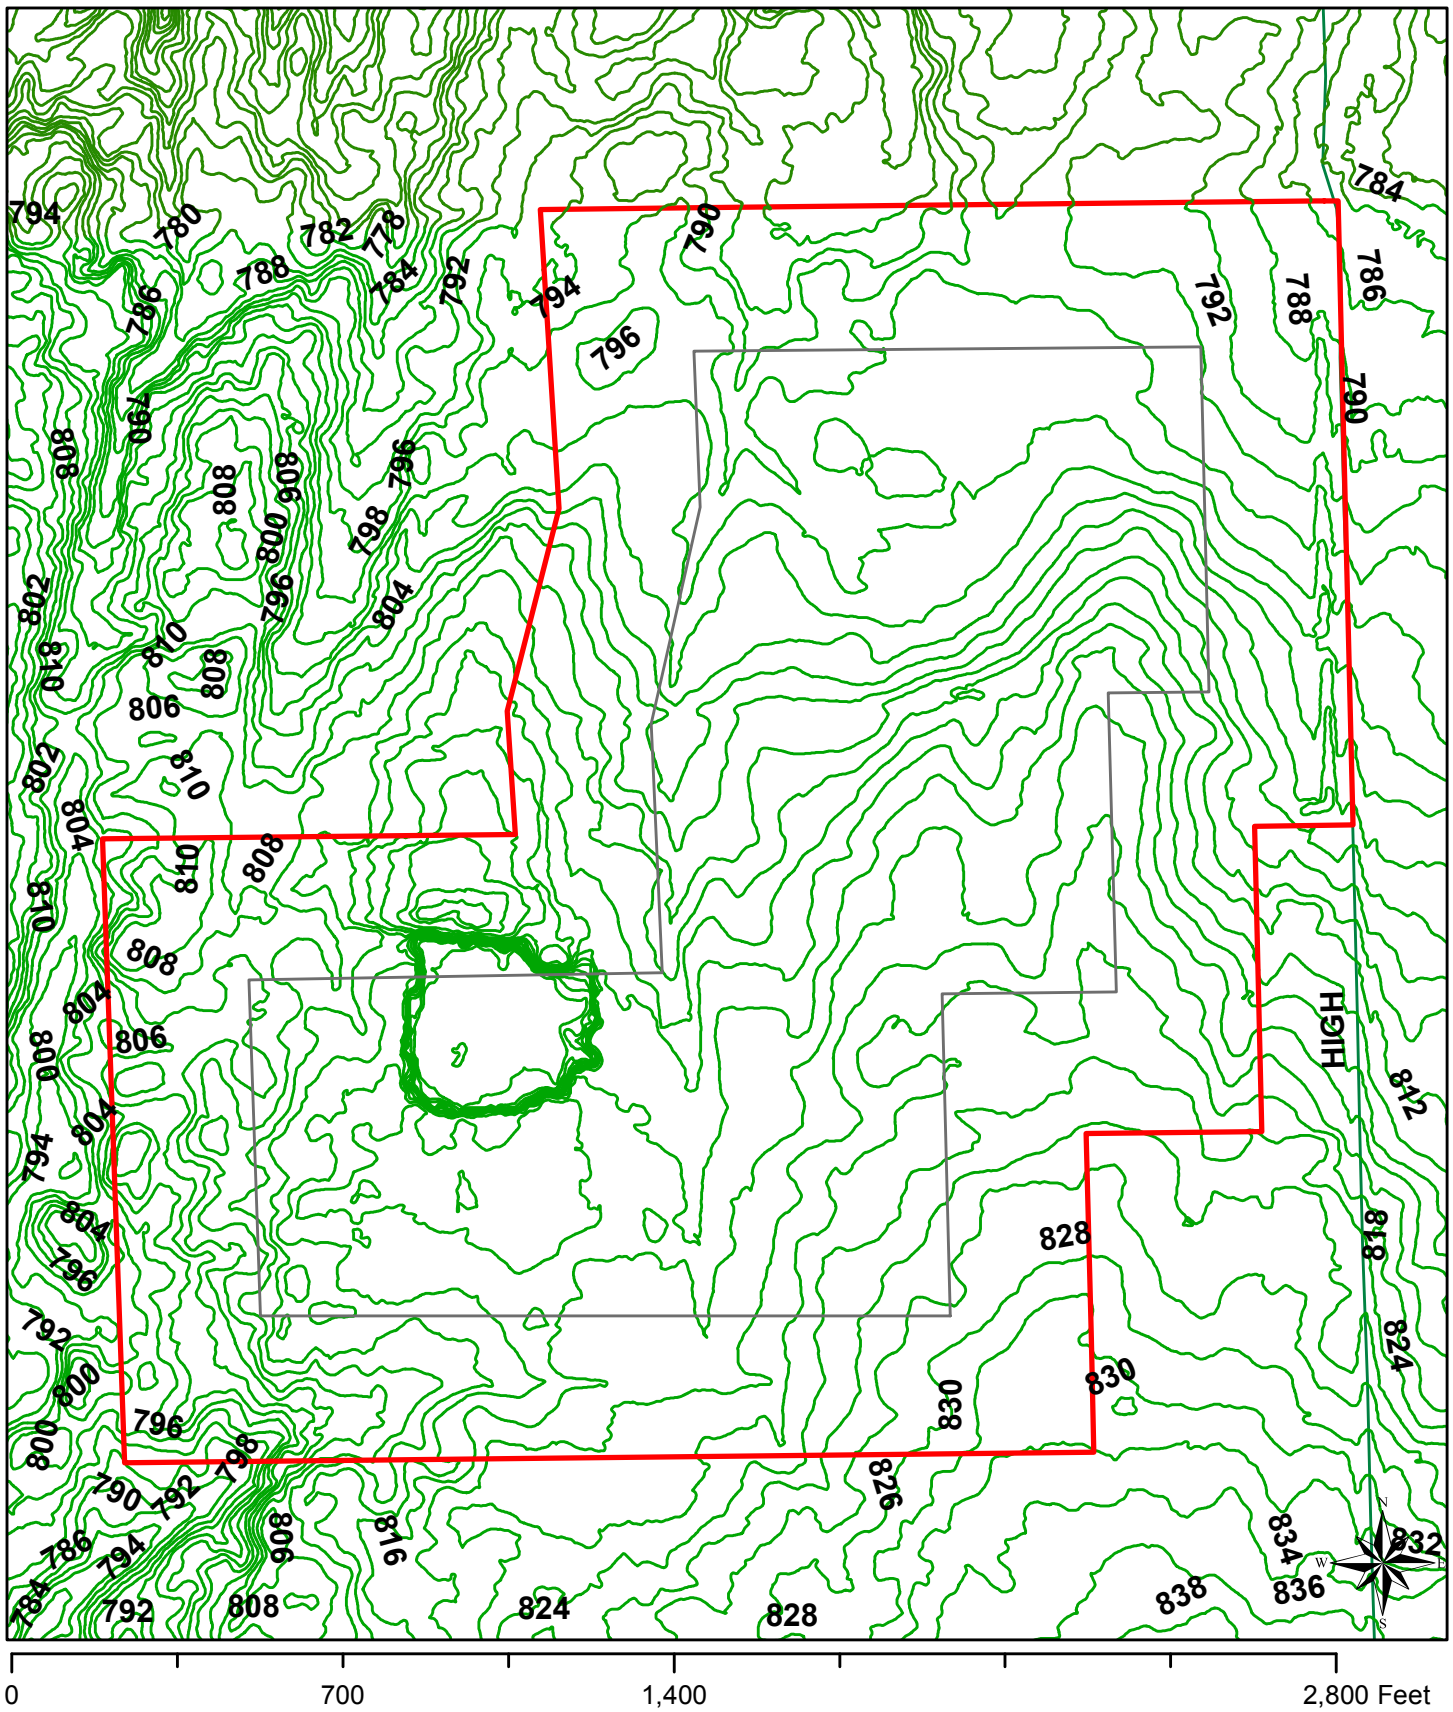

Town of Brussels
Door County, Wisconsin

- Elevation
- 826.872 - 832.288
 - 821.456 - 826.872
 - 816.041 - 821.456
 - 810.625 - 816.041
 - 805.21 - 810.625
 - 799.794 - 805.21
 - 794.379 - 799.794
 - 788.963 - 794.379
 - 783.548 - 788.963
 - 778.132 - 783.548
 - 772.717 - 778.132
 - 767.301 - 772.717
 - 761.885 - 767.301
 - 756.47 - 761.885
 - 751.054 - 756.47
- Edge type
- Soft Edge
 - Hard Edge

SUBJECT SITE (3D Image)
Vertical Exaggeration of 10

Door County Aerial Location Map

MERTENS HIGH ROAD QUARRY

MERTENS HIGH ROAD QUARRY

MERTEN'S HIGH ROAD QUARRY (CONTOUR MAP)

SOILS MAP