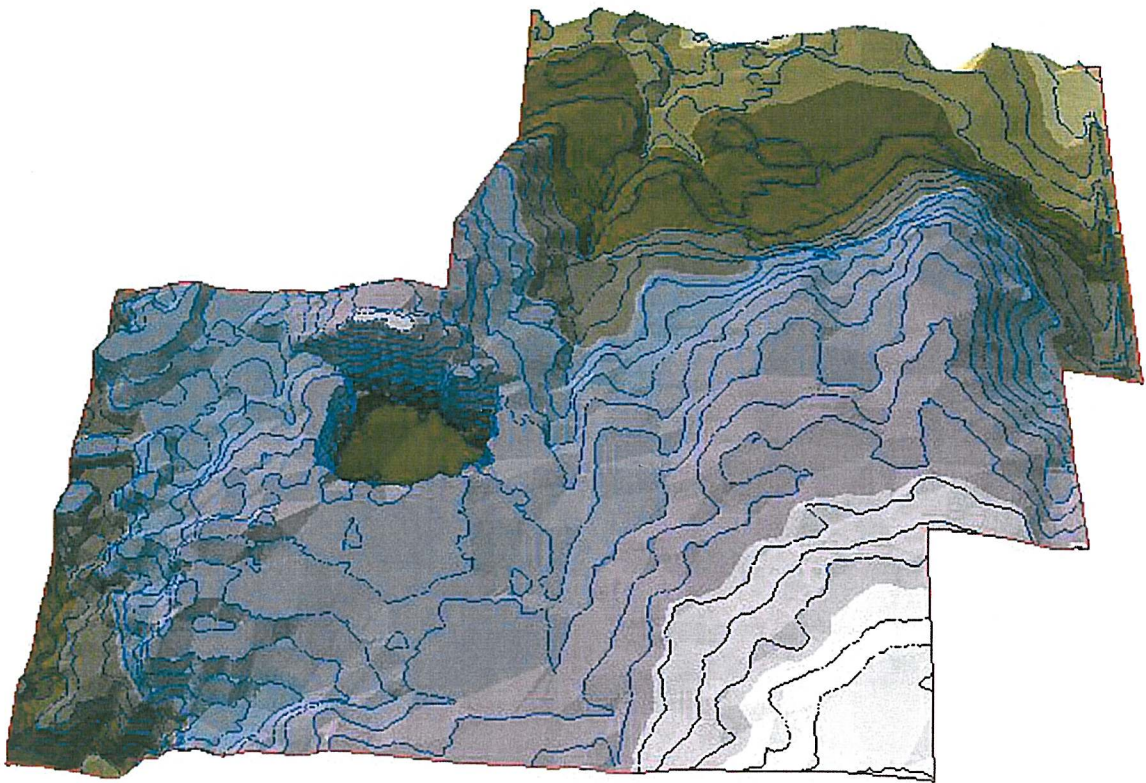

Town of Brussels
Door County, Wisconsin

- Elevation
- 826.872 - 832.288
 - 821.456 - 826.872
 - 816.041 - 821.456
 - 810.625 - 816.041
 - 805.21 - 810.625
 - 799.794 - 805.21
 - 794.379 - 799.794
 - 788.963 - 794.379
 - 783.548 - 788.963
 - 778.132 - 783.548
 - 772.717 - 778.132
 - 767.301 - 772.717
 - 761.885 - 767.301
 - 756.47 - 761.885
 - 751.054 - 756.47
- Edge type
- Soft Edge
 - Hard Edge

SUBJECT SITE (3D Image)
Vertical Exaggeration of 10

Door County Aerial Location Map

MERTENS HIGH ROAD QUARRY

MERTENS HIGH ROAD QUARRY

MERTEN'S HIGH ROAD QUARRY (CONTOUR MAP)

SOILS MAP