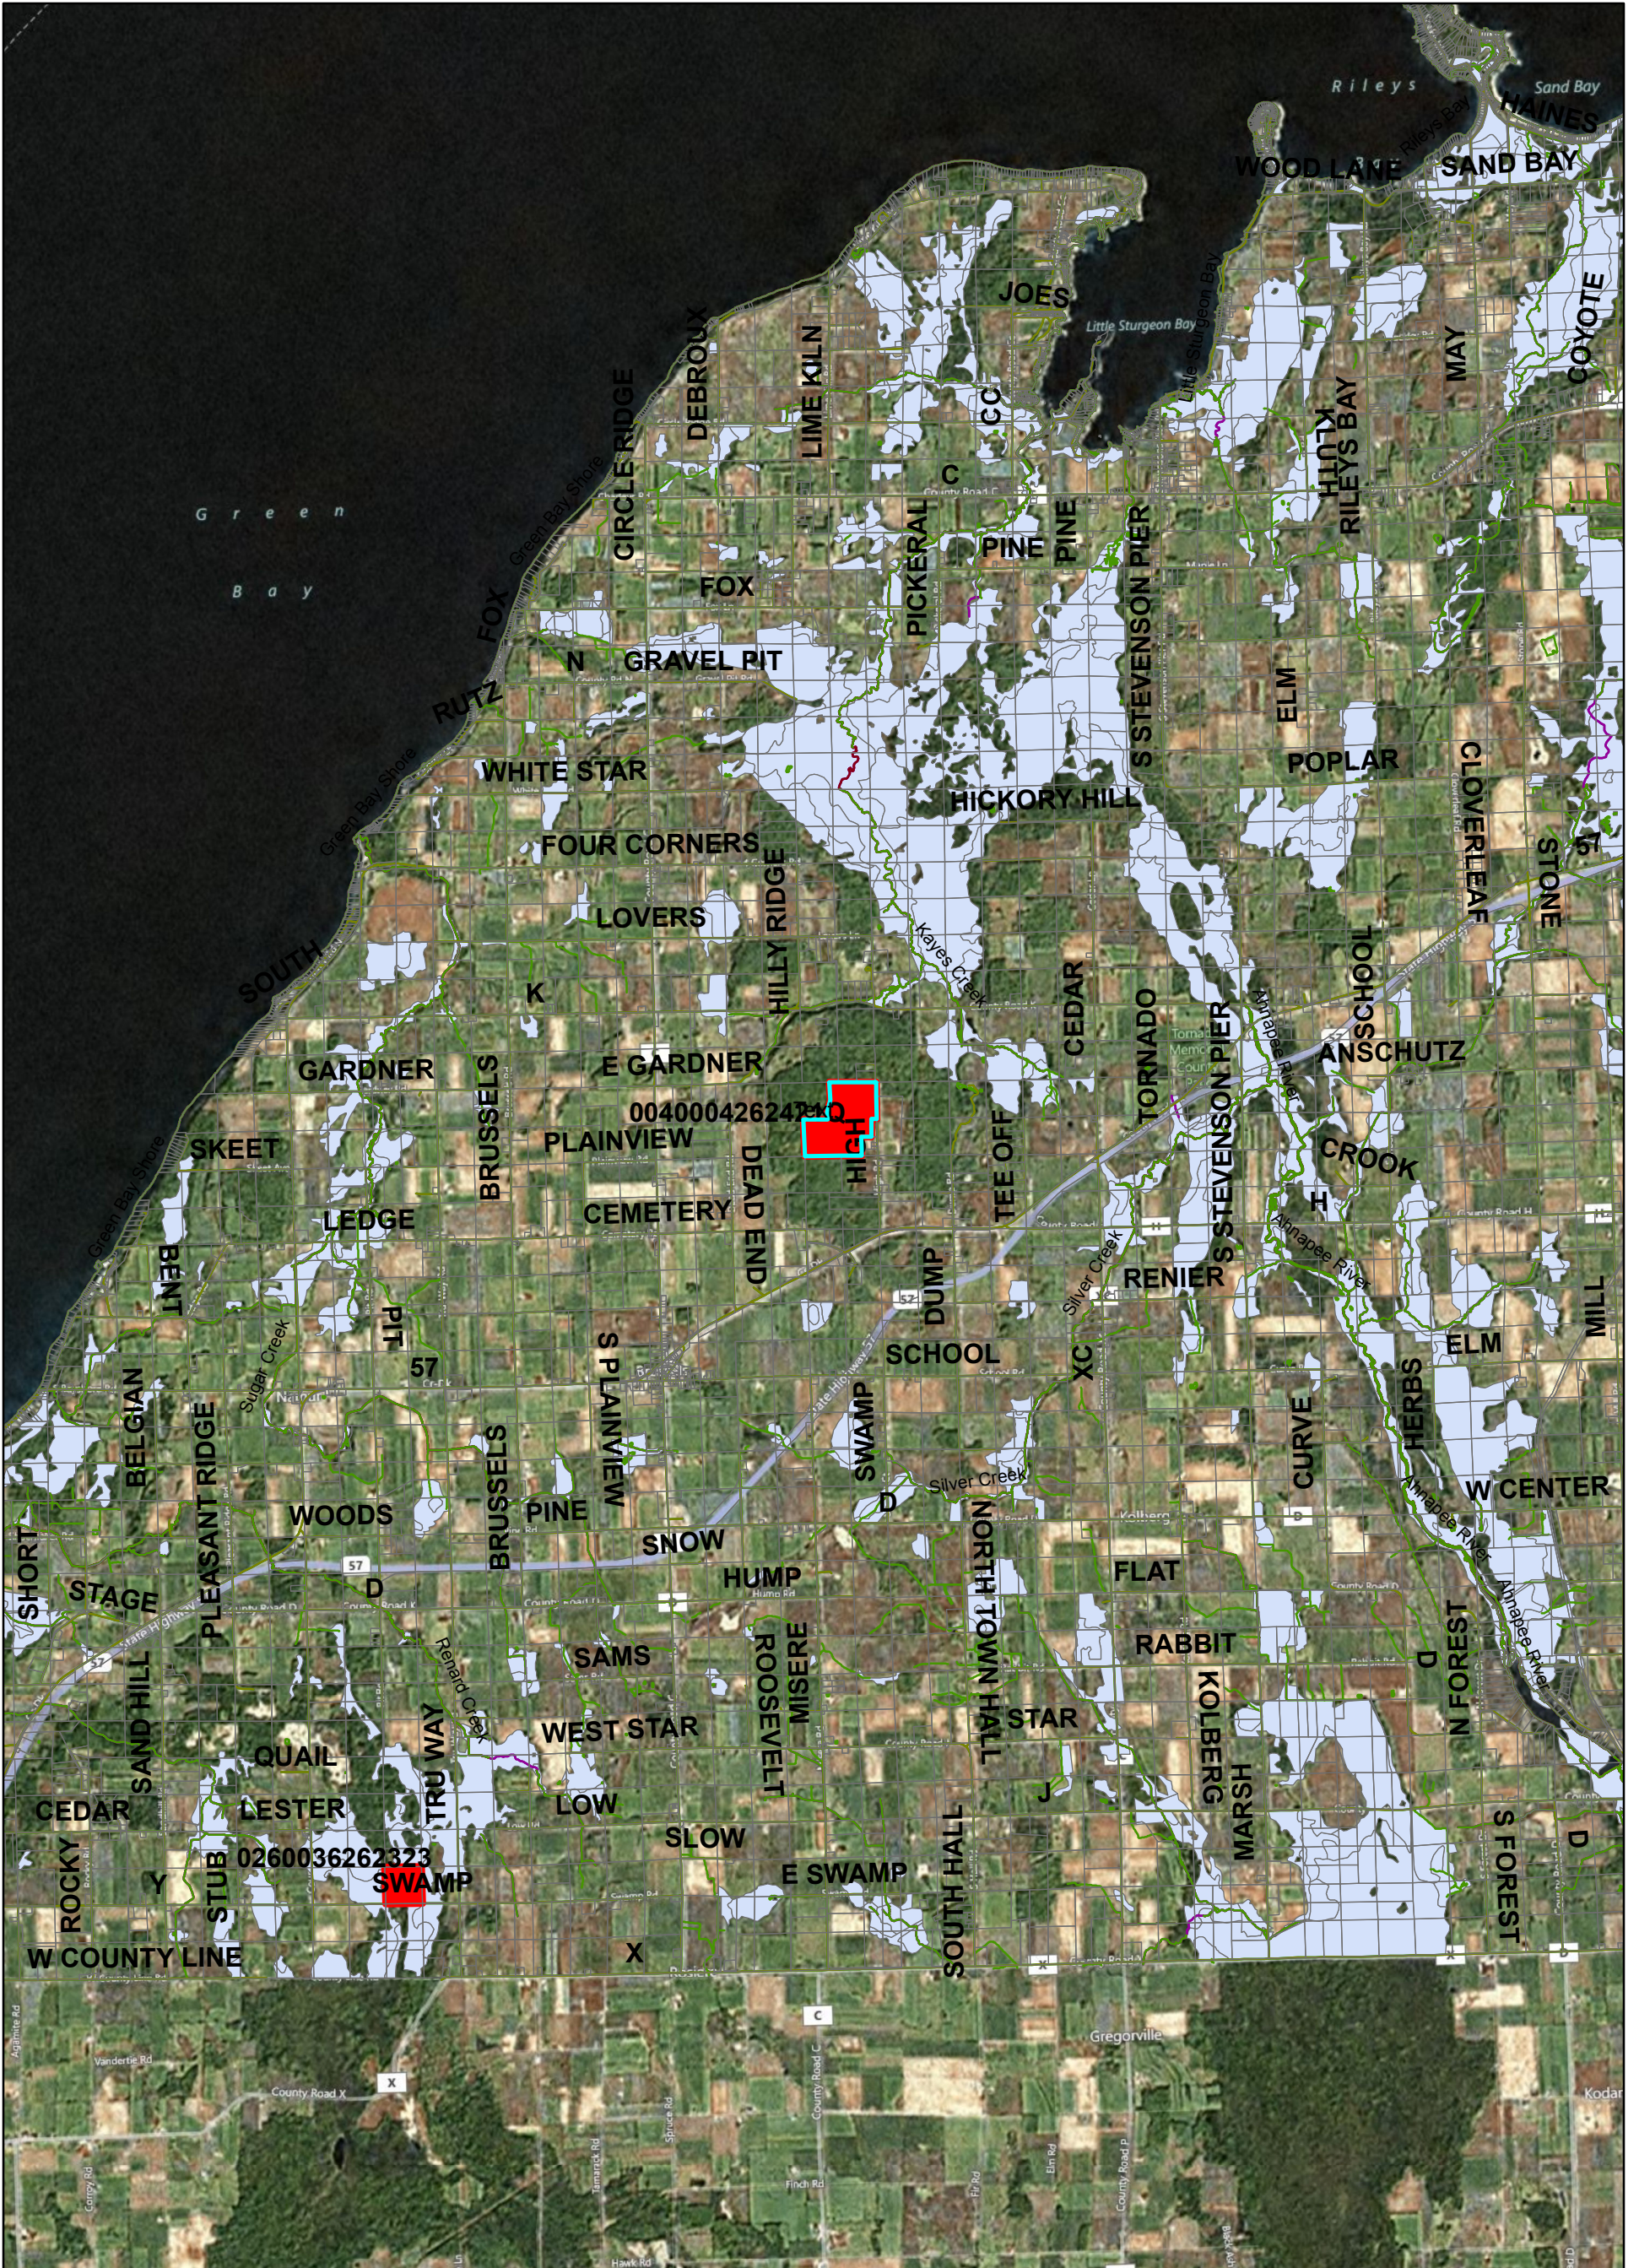

Town of Brussels
Door County, Wisconsin

- Elevation
- 826.872 - 832.288
 - 821.456 - 826.872
 - 816.041 - 821.456
 - 810.625 - 816.041
 - 805.21 - 810.625
 - 799.794 - 805.21
 - 794.379 - 799.794
 - 788.963 - 794.379
 - 783.548 - 788.963
 - 778.132 - 783.548
 - 772.717 - 778.132
 - 767.301 - 772.717
 - 761.885 - 767.301
 - 756.47 - 761.885
 - 751.054 - 756.47
- Edge type
- Soft Edge
 - Hard Edge

SUBJECT SITE (3D Image)
Vertical Exaggeration of 10

Door County Aerial Location Map

MERTENS HIGH ROAD QUARRY

MERTENS HIGH ROAD QUARRY

MERTEN'S HIGH ROAD QUARRY (CONTOUR MAP)

SOILS MAP